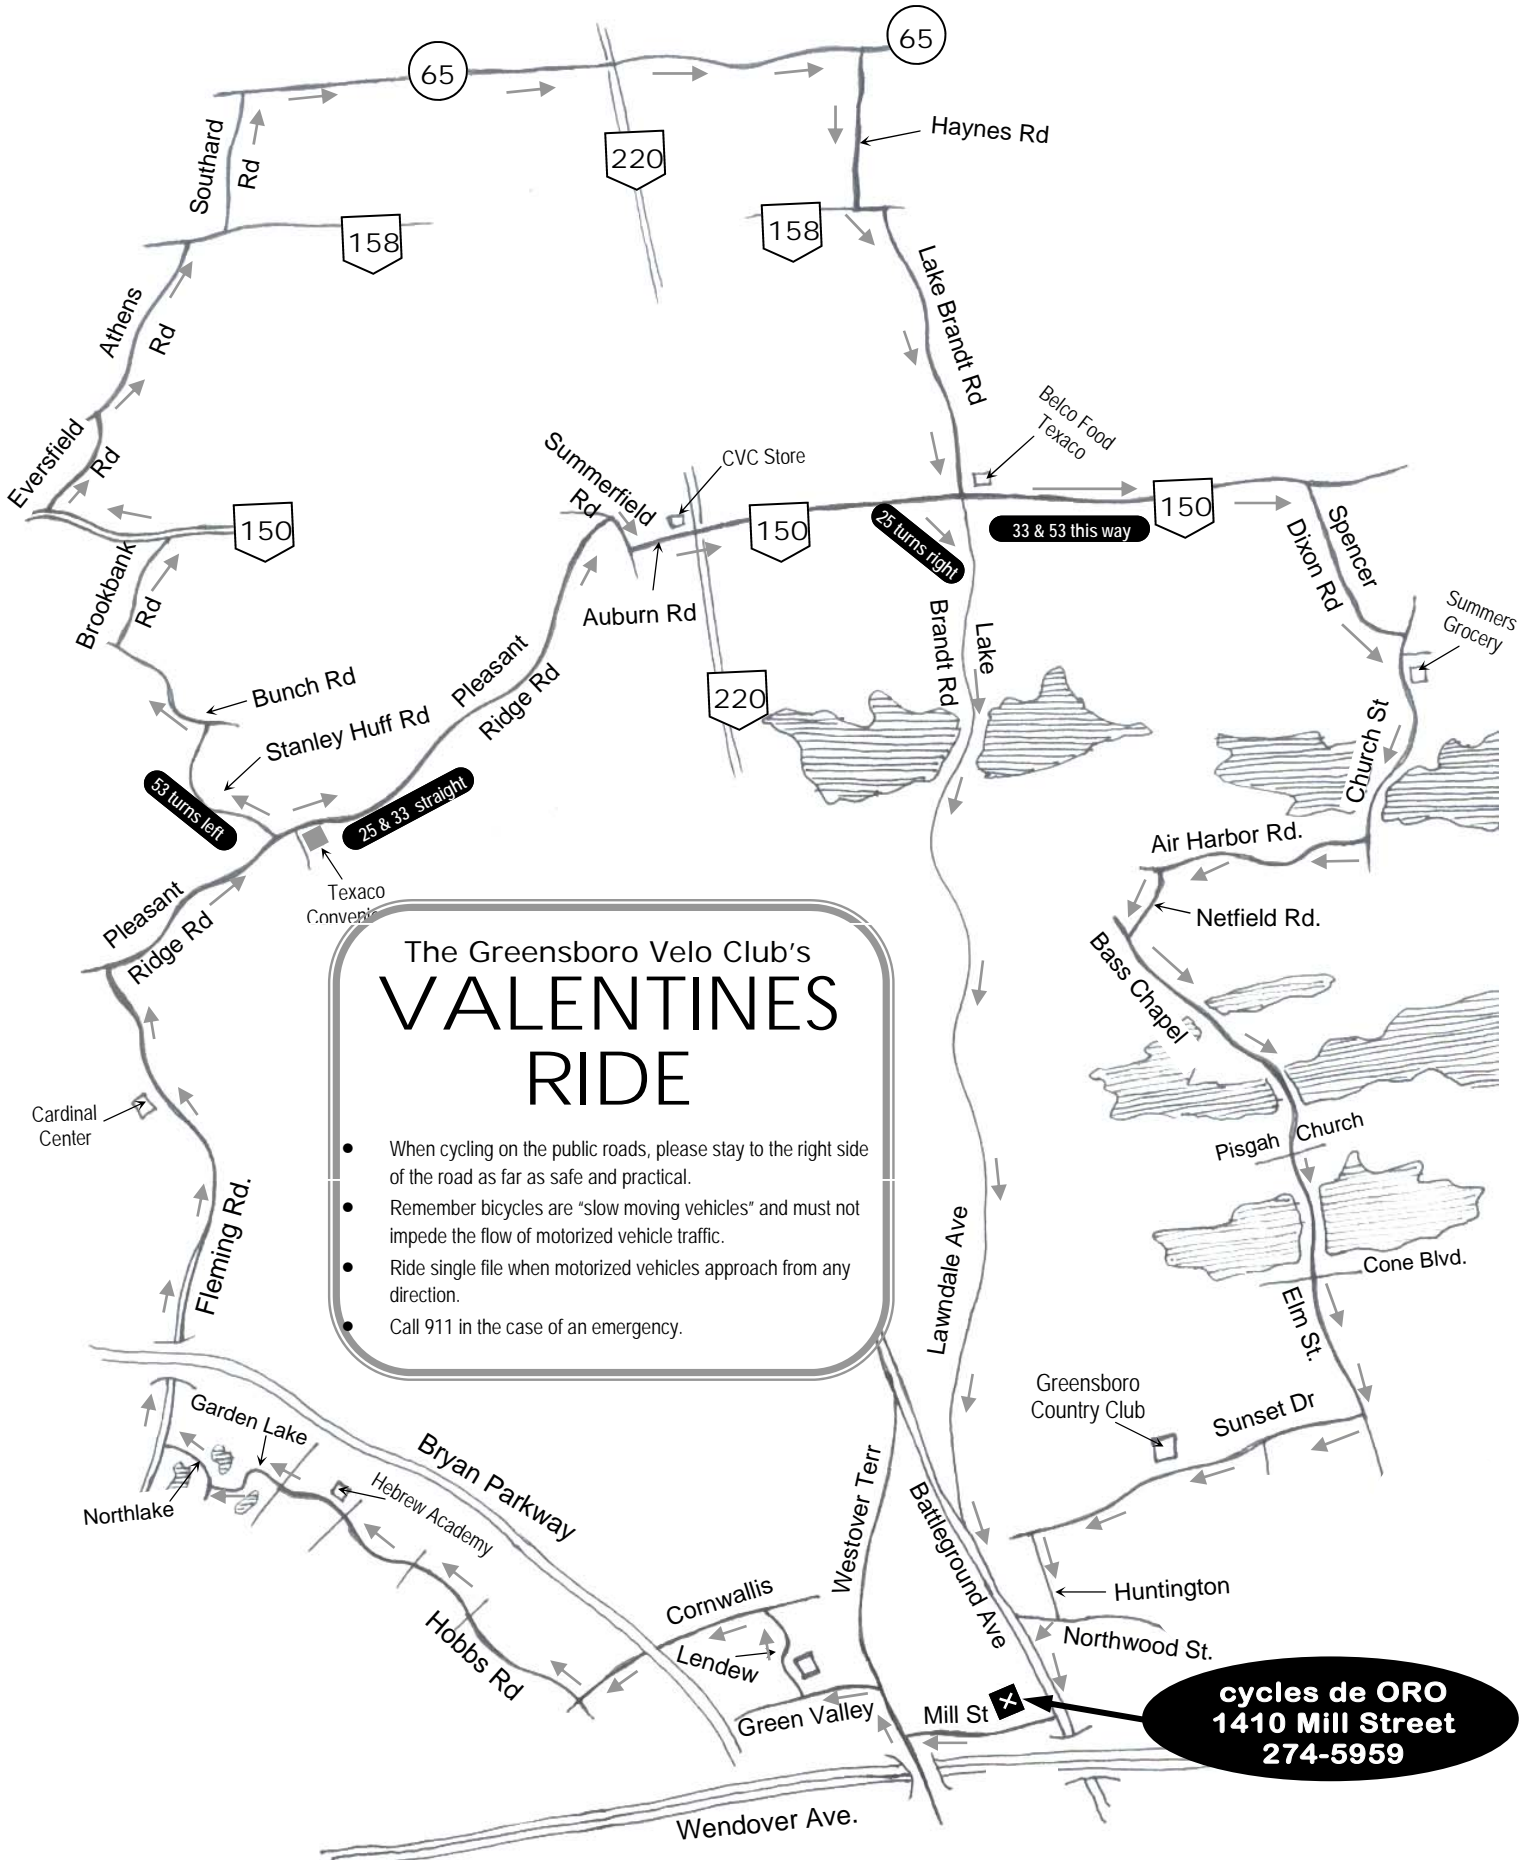

cycles de ORO
1410 Mill Street
274-5959

Greensboro Velo Club's VALENTINE'S RIDE

26 mile loop			
Turn	Street	Elapsed miles	
R	Mill Street	0	
R	Westover Terrace	0.2	
L	Green Valley Road	0.5	
R	Lendew Street	0.7	
L	Cornwallis Drive	1	
X	Benjamin Parkway	1.6	
R	Hobbs Road	2.2	
X	Holden Road	2.7	
X	Westridge Road	3.4	
X	New Garden Road	5.2	
R	North Lake Drive	5.8	
R	Fleming Road	6.2	
Pass	Cardinal Shopping Ctr	8	
R	Pleasant Ridge Road	10.3	
Straight on Pleasant Ridge Road			
R	Summerfield Road	14.4	
L	Auburn	15	
X	US 220	15.1	
Becomes Highway 150			
R	Lake Brandt Road	18	
X	Lake Brandt	20	
Becomes Lawndale Avenue			21.3
Merge into Battleground Avenue			26
R	Mill Street	FINISH!	26.4

33 mile loop			
Turn	Street	Elapsed miles	
R	Mill Street	0	
R	Westover Terrace	0.2	
L	Green Valley Road	0.5	
R	Lendew Street	0.7	
L	Cornwallis Drive	1	
X	Benjamin Parkway	1.6	
R	Hobbs Road	2.2	
X	Holden Road	2.7	
X	Westridge Road	3.4	
X	New Garden Road	5.2	
R	North Lake Drive	5.8	
R	Fleming Road	6.2	
Pass	Cardinal Shopping Ctr	8	
R	Pleasant Ridge Road	10.3	
Straight on Pleasant Ridge Road			
R	Summerfield Road	14.4	
L	Auburn	15	
X	US 220	15.1	
Becomes Highway 150			
R	Spencer Dixon Road	20.7	
R	Church Street	23	
R	Air Harbor Road	24.1	
L	Netfield Road	25.8	
L	Bass Chapel Road	26	
Becomes N. Elm Street			27
R	Sunset Road	31.3	
L	Huntington Road	32.8	
R	Northwood Street	33.1	
L	Battleground Avenue	33.2	
R	Mill Street	FINISH!	33.4

Color guide for painted arrows on road:

25 miles = Orange
33 miles = White
53 miles = Green

All include an Orange heart!